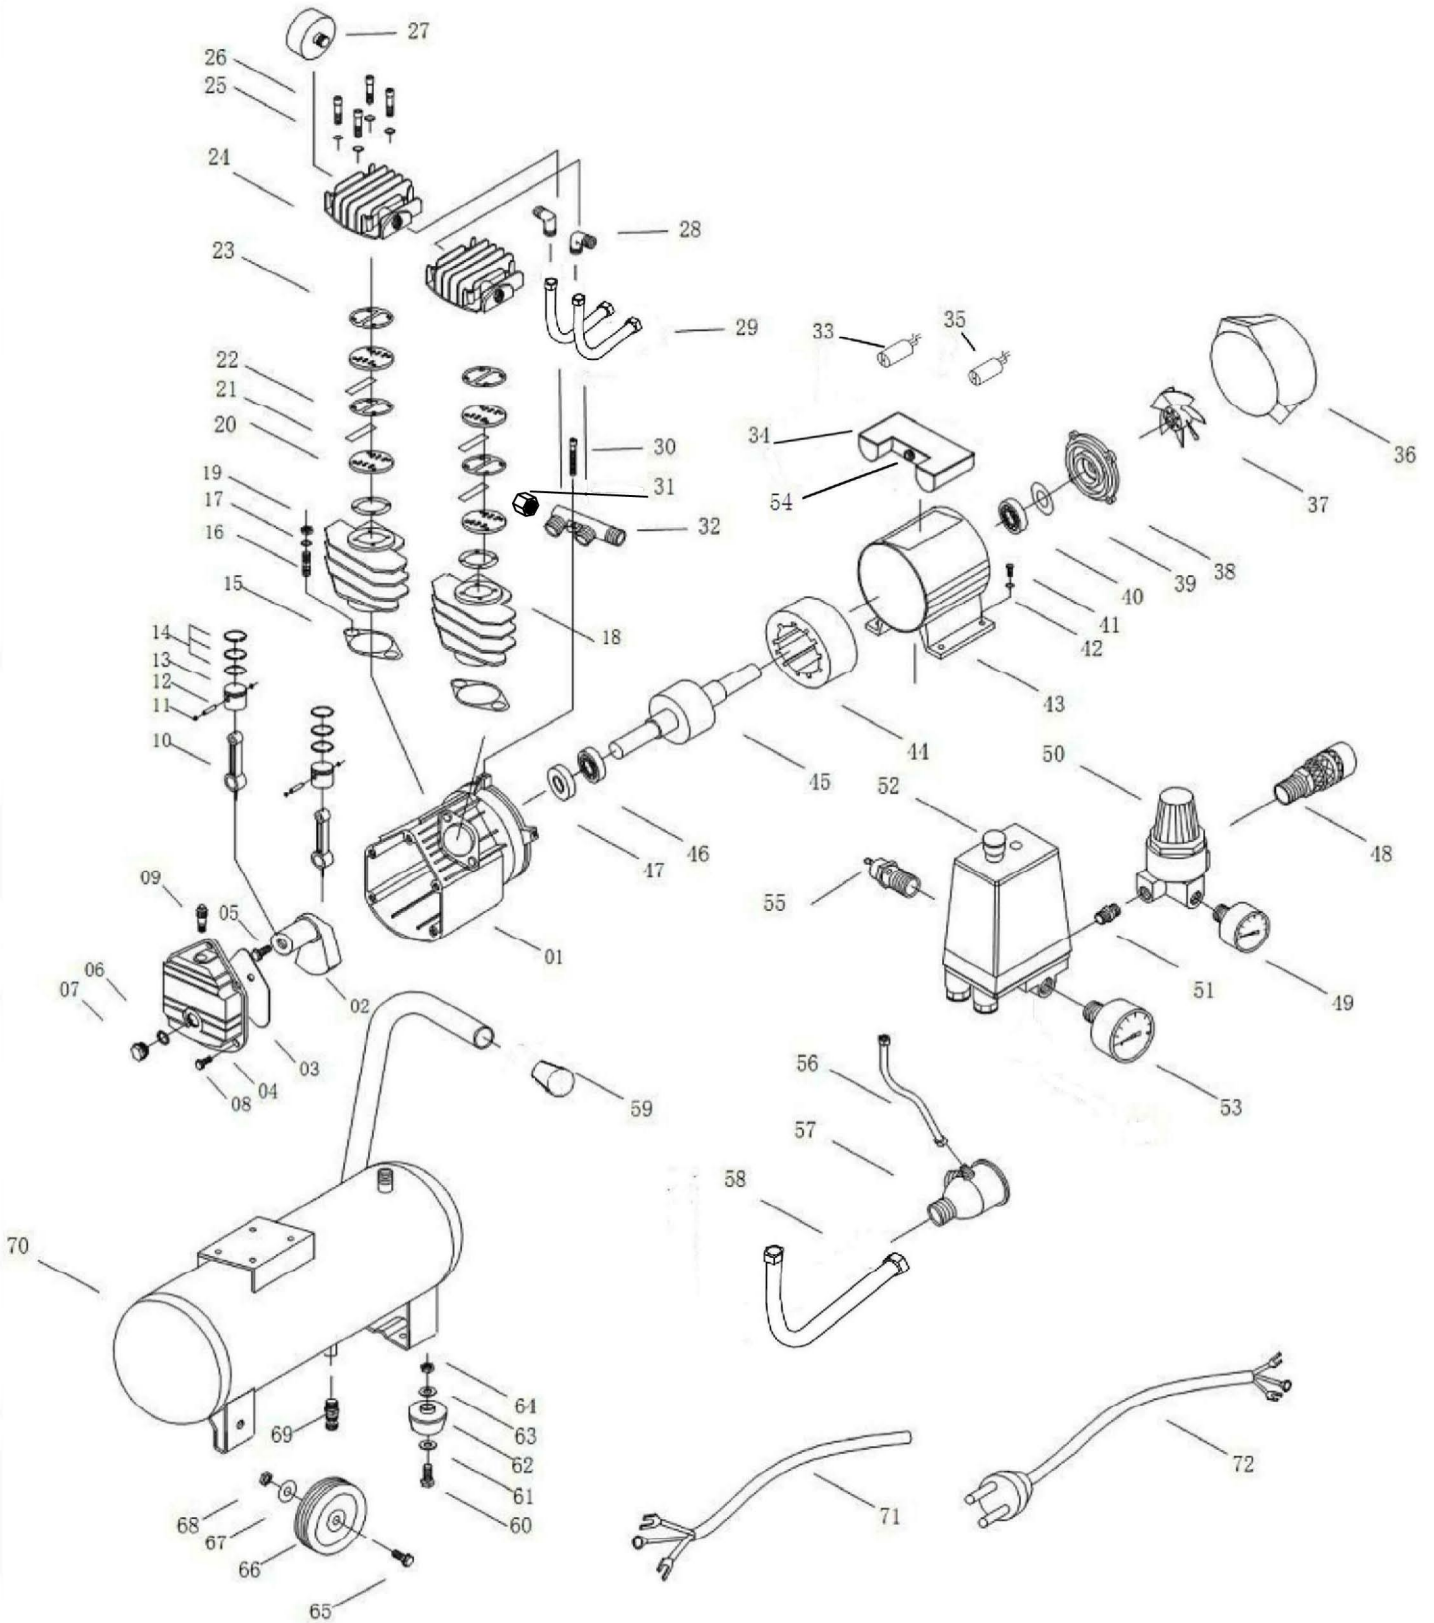

TD/50 Parts Breakdown

TD-50 Parts List

REF. #	PART #	DESCRIPTION
1	TD05001	CRANKCASE
2	TD05002	CRANKSHAFT
3	TD05003	FRONT COVER GASKET
4	TD05004	FRONT COVER
5	TD05005	HEX BOLT
6	TD05006	OIL SIGHTGLASS SEAL
7	TD05007	OIL SIGHTGLASS
8	TD05008	SCREW
9	TD05009	BREATHER
10	TD05010	CONNECTING ROD
11	TD05011	RETAINING RING
12	TD05012	PISTON PIN
13	TD05013	PISTON
14	TD05014	COMPRESSOR RING SET
15	TD05015	CYLINDER GASKET
16	TD05016	STUD BOLT
17	TD05017	SPRING WASHER
18	TD05018	CYLINDER
19	TD05019	NUT
20	TD05020	VALVE PLATE GASKET
21	TD05021	VALVE PLATE
22	TD05022	VALVE REED
23	TD05023	CYLINDER HEAD GASKET
24	TD05024	CYLINDER HEAD
25	TD05025	SPRING WASHER
26	TD05026	HEX BOLT
27	TD05027	AIR FILTER
28	TD05028	ELBOW
29	TD05029	EXHAUSTING PIPE
30	TD05030	HEX BOLT
31	TD05031	UNLOADER VALVE
32	TD05032	JOINT CONNECTOR
33	TD05033	STARTING CAPACITOR
34	TD05034	CAPACITOR HOUSING
35	TD05035	RUNNING CAPACITOR
36	TD05036	SHROUD
37	TD05037	FAN
38	TD05038	REAR MOTOR COVER
39	TD05039	GASKET
40	TD05040	BALL BEARING

REF. #	PART #	DESCRIPTION
41	TD05041	SCREW
42	TD05042	SPRING WASHER
43	TD05043	MOTOR SEAT
44	TD05044	STATOR
45	TD05045	ROTOR
46	TD05046	BALL BEARING
47	TD05047	OIL SEAL
48	TD05048	QUICK CONNECTOR
49	TD05049	PRESSURE GAUGE
50	TD05050	REGULATOR
51	TD05051	CONNECTOR
52	TD05052	PRESSURE SWITCH
53	TD05053	PRESSURE GAUGE
54	TD05054	OVERLOAD PROTECTOR
55	TD05055	SAFETY VALVE
56	TD05056	TUBE
57	TD05057	CHECK VALVE
58	TD05058	EXHAUSTING PIPE
59	TD05059	HANDLE PLUG
60	TD05060	BOLT
61	TD05061	FLAT WASHER
62	TD05062	FOOT
63	TD05063	FLAT WASHER
64	TD05064	NUT
65	TD05065	BOLT
66	TD05066	WHEEL
67	TD05067	FLAT WASHER
68	TD05068	HEX NUT
69	TD05069	DRAIN VALVE
70	TD05070	TANK
71	TD05071	MOTOR POWER CORD
72	TD05072	POWER CORD