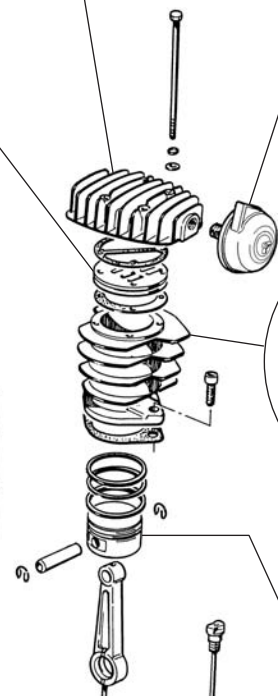

AFC99 - FC2

914

900

906

911

915

904

913

901

918

909

919

FC2

TAVOLA	AFC99
DRAWING	
VUE ECLATEE	

Ref.	Old P/N	New part number	I	GB	F
900	9433001	6229025100	KIT PIASTRA VALVOLE	VALVE PLATE KIT	KIT PLAQUE CLAPETS
901	9433010	6229022000	KIT BIELLA / PISTONE	CONROD / PISTON KIT	KIT BIELLE / PISTON
904	9433040	6229023300	KIT CILINDRO	CYLINDER KIT	KIT CYLINDRE
906	9433060	6229024200	KIT TESTA	PUMP HEAD KIT	KIT CULASSE
909	9433090	6229023800	KIT GUARNIZIONI	GASKET KIT	KIT JOINT
911	9433110	6229020700	KIT FILTRO-ASTINA	AIR FILTER & DIP STICK KIT	KIT FILTRE-JAUGE
913	9433130	2236108173	KIT STATORE (230/50 CU)	MOTOR STATOR KIT (230/50 CU)	KIT STATOR (230/50 CU)
913	9433131	6229024800	KIT STATORE (230/50 AL)	MOTOR STATOR KIT (230/50 AL)	KIT STATOR (230/50 AL)
914	9433140	6229024600	KIT CONVOGLIATORE	MOTOR COVER KIT	KIT CAPOT DE VENTILATION
915	9433150	2236108174	KIT BASE PER COMPR.PORTATILI	BASE KIT FOR PORTABLE AIR COMPR.	KIT CAPOT INFERIEUR POUR CAPOT DE VENTILATION
918	9432181	6229021500	CONDENSATORE (230/50)	START CAPACITOR (230/50)	CONDENSATEUR (230/50)
919	9433190	6229022300	KIT COPERCHIO CARTER	CRANK CASE COVER KIT	KIT COUVERCLE CARTER