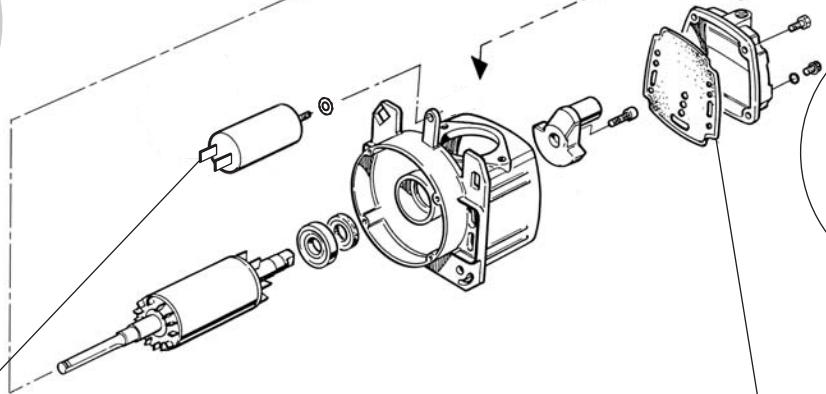

901

918

909

919

FC2

TAVOLA	AFC99
DRAWING	
VUE ECLATEE	

Ref.	Old P/N	New part number	I	GB	F
900	9433001	6229025100	KIT PIASTRA VALVOLE	VALVE PLATE KIT	KIT PLAQUE CLAPETS
901	9433010	6229022000	KIT BIELLA / PISTONE	CONROD / PISTON KIT	KIT BIELLE / PISTON
904	9433040	6229023300	KIT CILINDRO	CYLINDER KIT	KIT CYLINDRE
906	9433060	6229024200	KIT TESTA	PUMP HEAD KIT	KIT CULASSE
909	9433090	6229023800	KIT GUARNIZIONI	GASKET KIT	KIT JOINT
911	9433110	6229020700	KIT FILTRO-ASTINA	AIR FILTER & DIP STICK KIT	KIT FILTRE-JAUGE
913	9433130	2236108173	KIT STATORE (230/50 CU)	MOTOR STATOR KIT (230/50 CU)	KIT STATOR (230/50 CU)
913	9433131	6229024800	KIT STATORE (230/50 AL)	MOTOR STATOR KIT (230/50 AL)	KIT STATOR (230/50 AL)
914	9433140	6229024600	KIT CONVOGLIATORE	MOTOR COVER KIT	KIT CAPOT DE VENTILATION
915	9433150	2236108174	KIT BASE PER COMPR.PORTATILI	BASE KIT FOR PORTABLE AIR COMPR.	KIT CAPOT INFERIEUR POUR CAPOT DE VENTILATION
918	9432181	6229021500	CONDENSATORE (230/50)	START CAPACITOR (230/50)	CONDENSATEUR (230/50)
919	9433190	6229022300	KIT COPERCHIO CARTER	CRANK CASE COVER KIT	KIT COUVERCLE CARTER